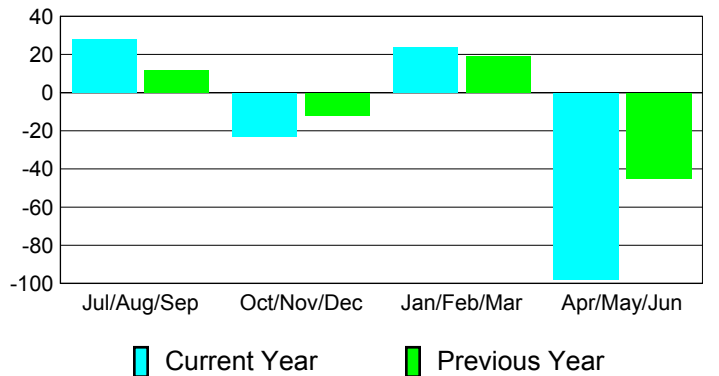

Membership Results
2010-2011

Membership
2009-2010

Month	Net Memb Goal	Actual New Memb	Actual Dropped Memb	Gain/Loss of Memb	Gain/Loss of Memb
Jul/Aug/Sep	35	90	-62	28	12
Oct/Nov/Dec	35	32	-55	-23	-12
Jan/Feb/Mar	55	61	-37	24	19
Apr/May/Jun	5	41	-139	-98	-45
Totals	130	224	-293	-69	-26

Membership Results 2010-2011

Goal, New, Dropped, Gain/Loss

Comparison of Membership Gain/Loss

Current Year Compared to the Previous Year

Gender Comparison 2010-2011

Jul/Aug/Sep

Oct/Nov/Dec

Jan/Feb/Mar