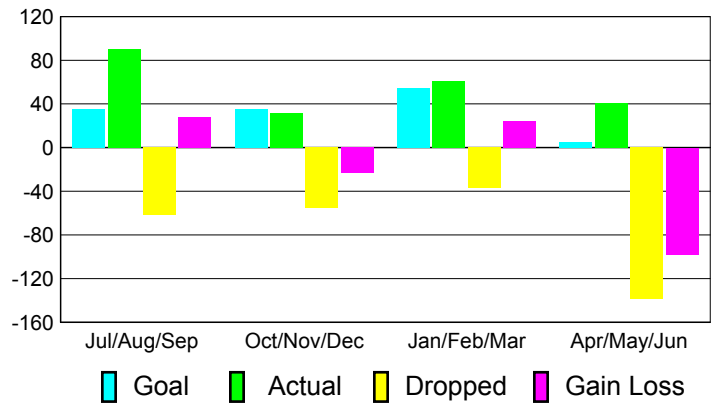

Membership Results 2010-2011

Goal, New, Dropped, Gain/Loss

Comparison of Membership Gain/Loss

Current Year Compared to the Previous Year